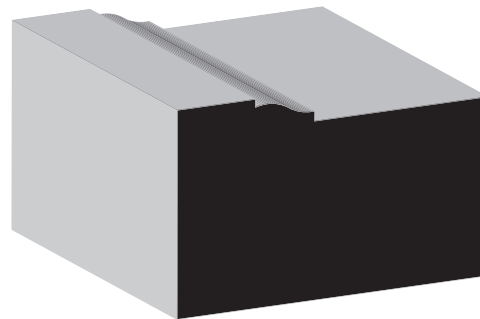

SKU	Cove	
100	1 1/16" x 1 1/16"	Clear, Oak

MISC. PROFILES

SKU	Base Shoe	
126	1/2" x 3/4"	Oak

SKU	Base Shoe	
129	7/16" x 11/16"	Clear, FJ Primed

SKU	Screen	
142	1/4" x 3/4"	Clear

SKU	Brick Mould	
180	1-1/4" x 2"	Clear, Composite, FJ Primed