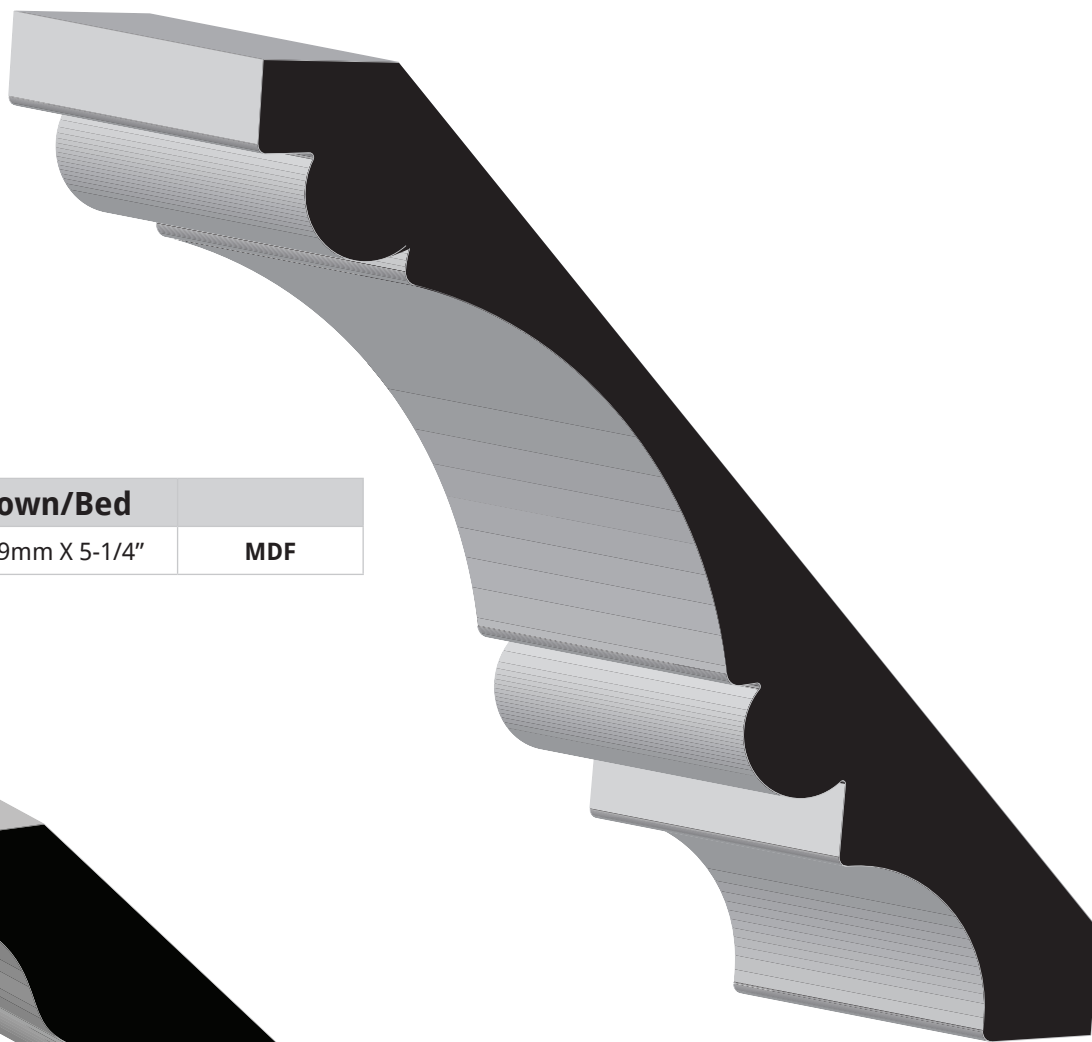

CROWN

SKU	Crown	
525	3/4" x 5-1/4"	MDF
600	3/4" x 6-3/8"	MDF

SKU	Crown	
440	18mm x 4-1/4"	MDF
500	18mm x 5-1/4"	MDF
700	18mm x 7-1/4"	MDF

CROWN

SKU	Crown/Bed	
BC5	19mm X 5-1/4"	MDF

SKU	Cove Crown	
HWC7	17.2mm x 7"	MDF