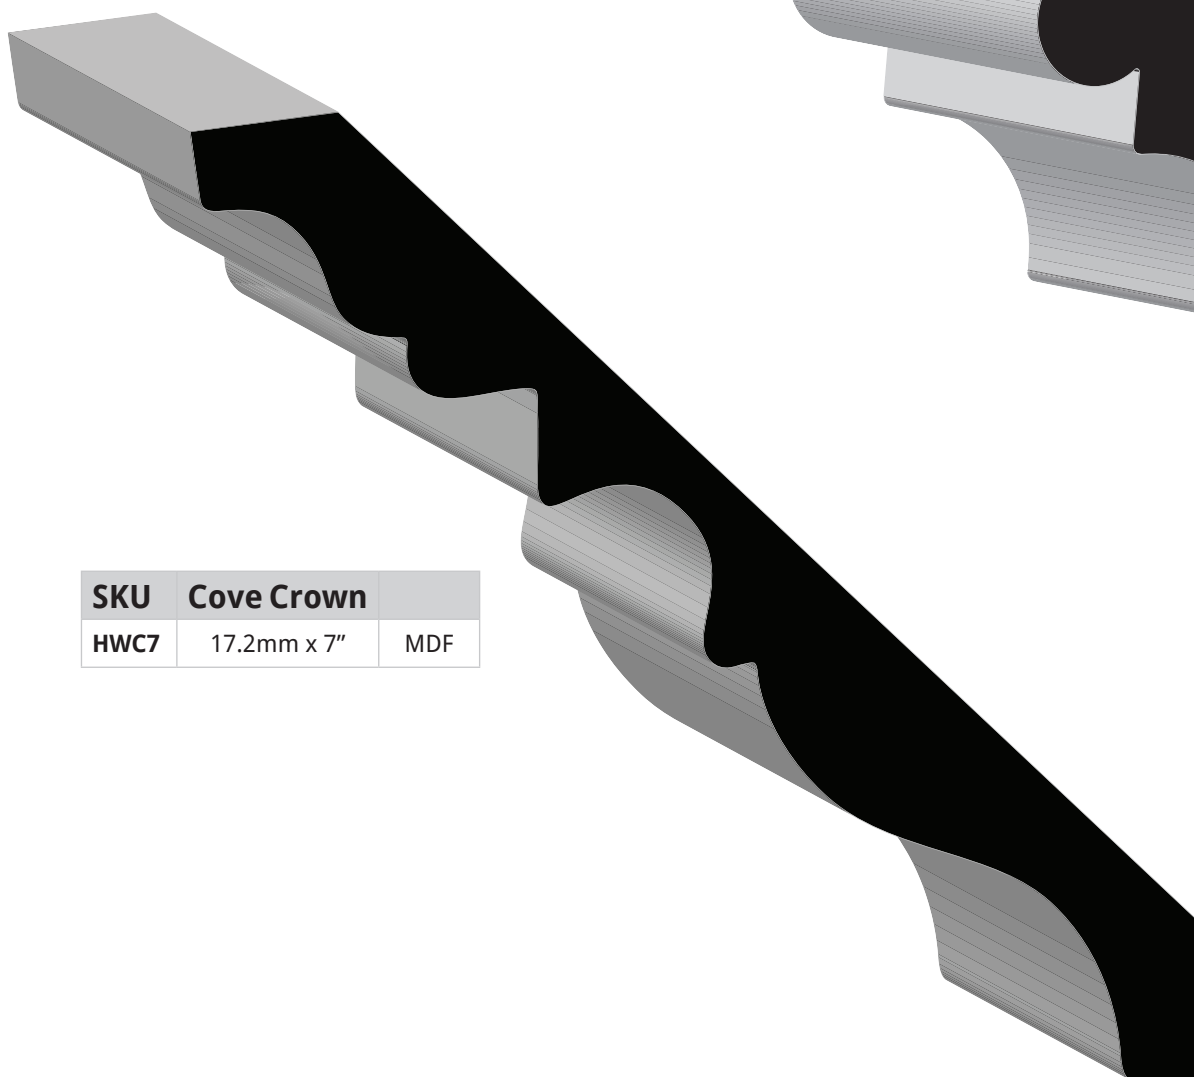

CROWN

SKU	Crown	
525	3/4" x 5-1/4"	MDF
600	3/4" x 6-3/8"	MDF

SKU	Crown	
440	18mm x 4-1/4"	MDF
500	18mm x 5-1/4"	MDF
700	18mm x 7-1/4"	MDF

CROWN

SKU	Crown/Bed	
BC5	19mm X 5-1/4"	MDF

SKU	Cove Crown	
HWC7	17.2mm x 7"	MDF