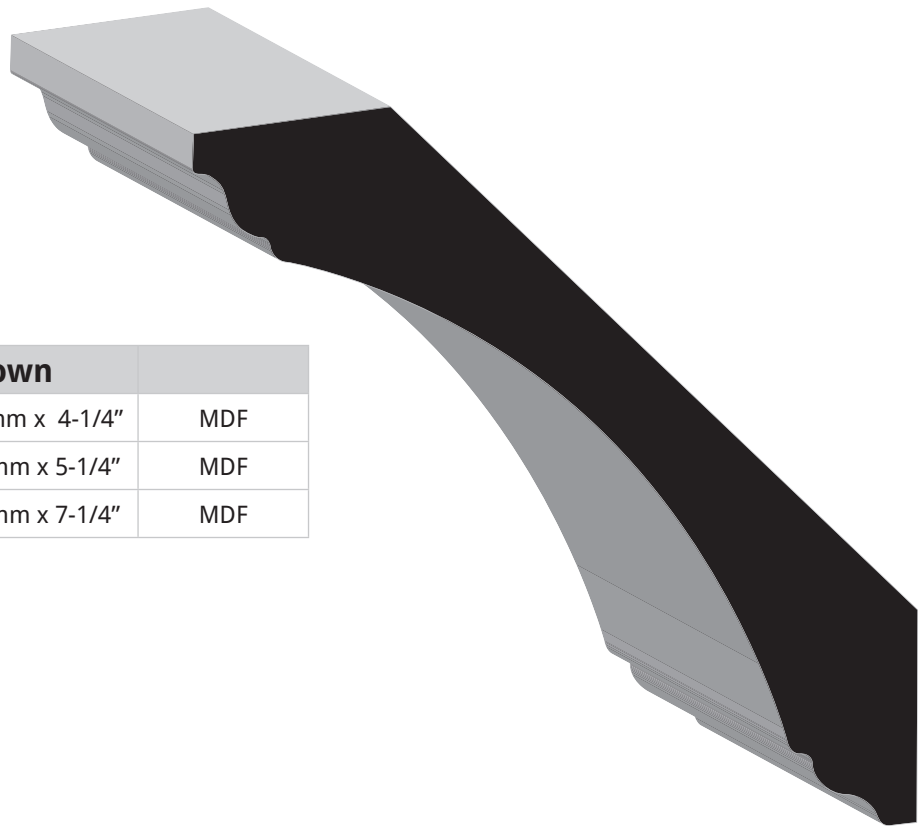

SKU	Crown	
440	18mm x 4-1/4"	MDF
500	18mm x 5-1/4"	MDF
700	18mm x 7-1/4"	MDF