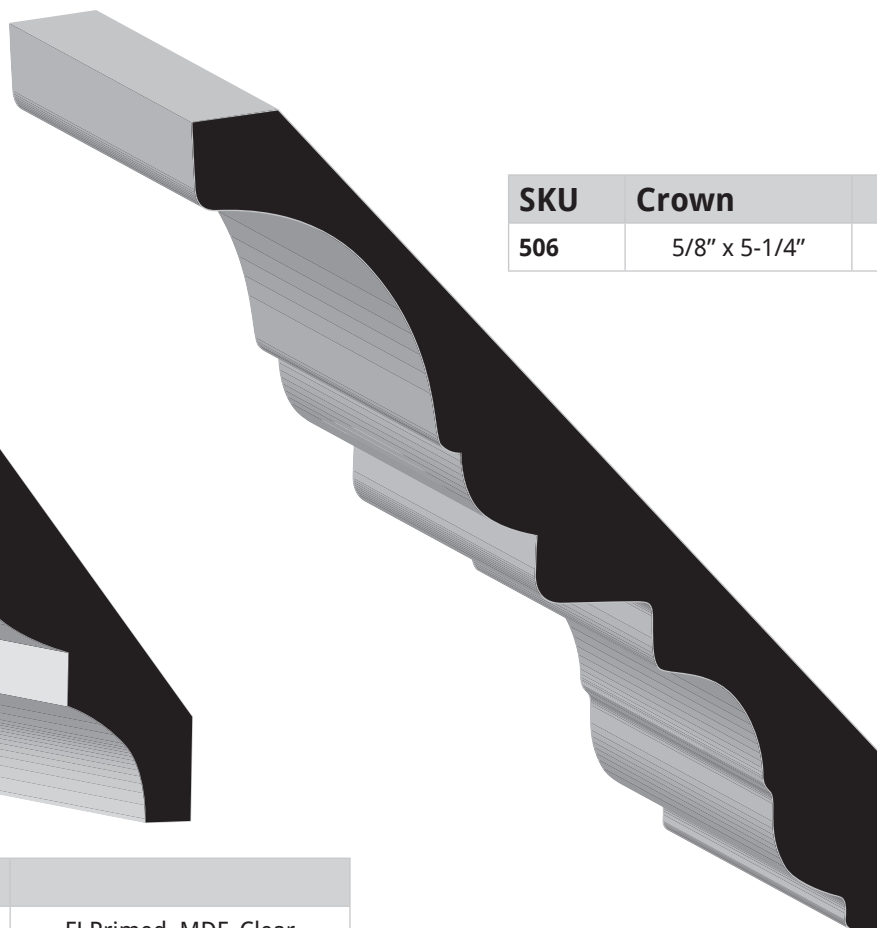

SKU	Casing	
LVL Rams Head	1-3/4" x 6"	Primed

SKU	Casing	
514F	15mm x 5-1/4"	MDF

CROWN

SKU	Crown	
60	9/16" x 1-3/4"	Clear

SKU	Crown	
52	9/16" x 2-3/4"	Primed

SKU	Crown	
506	5/8" x 5-1/4"	MDF

SKU	Crown	
49	9/16" x 3-5/8"	FJ Primed, MDF, Clear
47	9/16" x 4-5/8"	FJ Primed, MDF, Clear
45	9/16" x 5-1/4"	FJ Primed, MDF