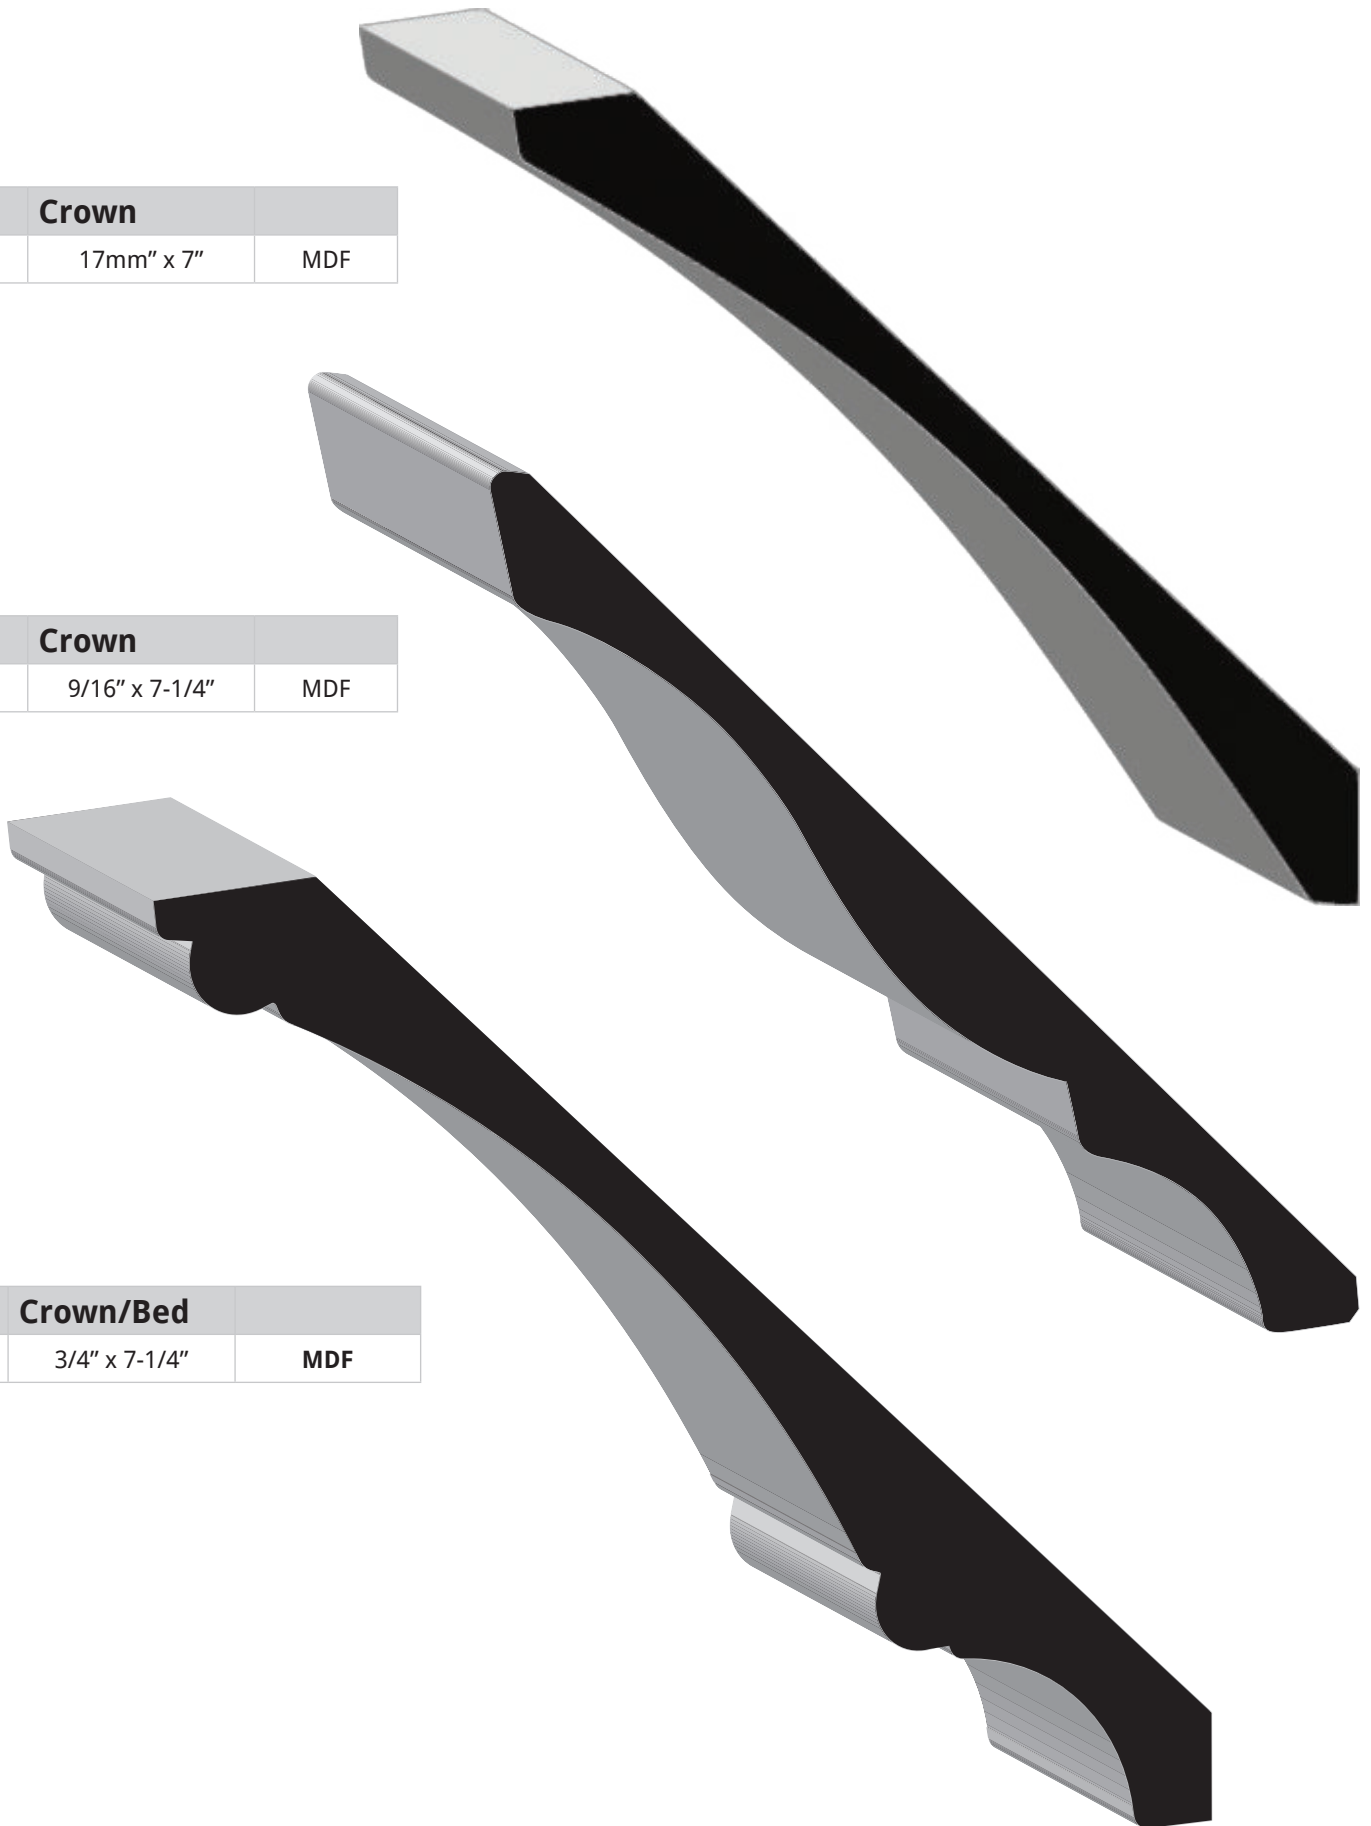

CROWN

SKU	Crown	
701	17mm" x 7"	MDF

SKU	Crown	
508	9/16" x 7-1/4"	MDF

SKU	Crown/Bed	
BC7	3/4" x 7-1/4"	MDF

MOULDING CROWN