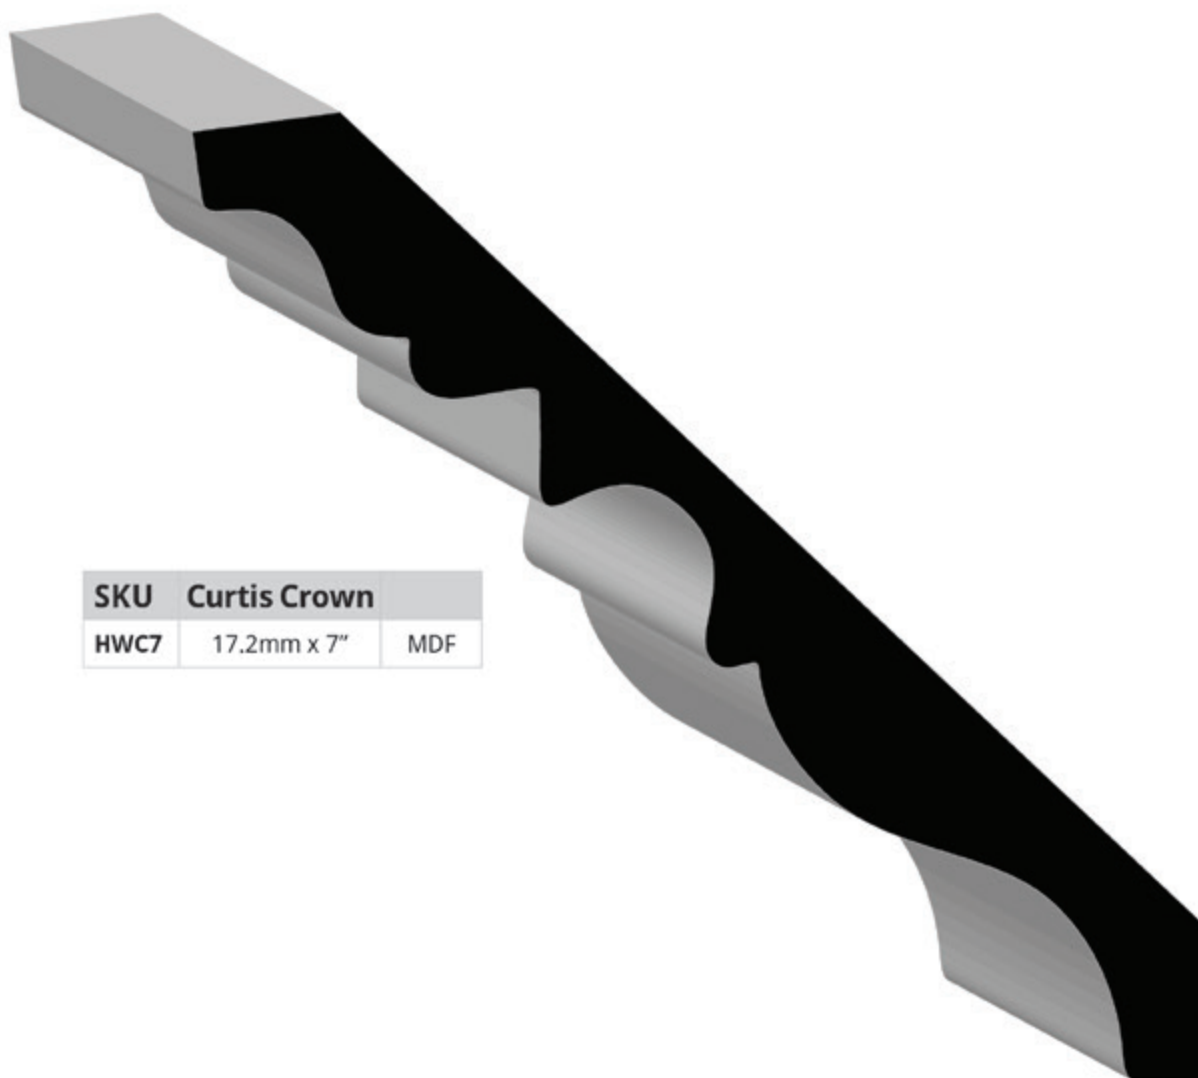

CROWN

SKU	Curtis Crown	
HWC7	17.2mm x 7"	MDF