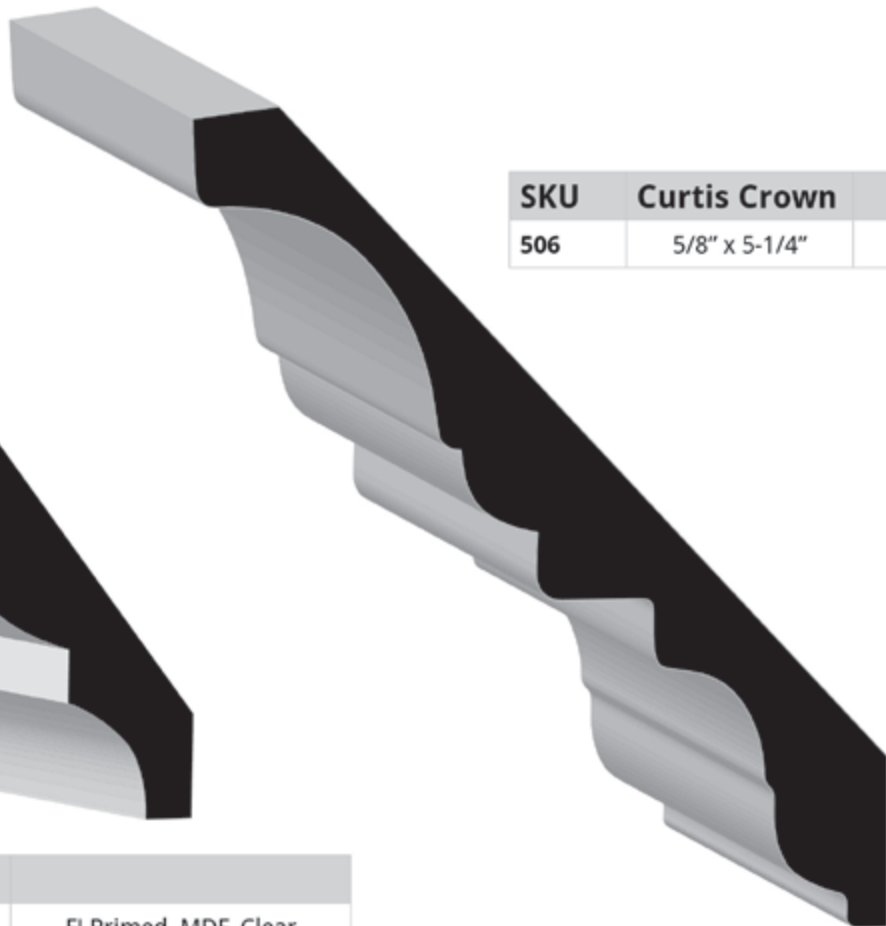

SKU	Casing	
LVL Rams Head	1-3/4" x 6"	Primed

SKU	Casing	
514F	15mm x 5-1/4"	MDF

CROWN

SKU	Crown	
60	9/16" x 1-3/4"	Clear

SKU	Crown	
52	9/16" x 2-3/4"	FJ Primed, Clear

SKU	Crown	
49	9/16" x 3-5/8"	FJ Primed, MDF, Clear
47	9/16" x 4-5/8"	FJ Primed, MDF, Clear
45	9/16" x 5-1/4"	FJ Primed, MDF