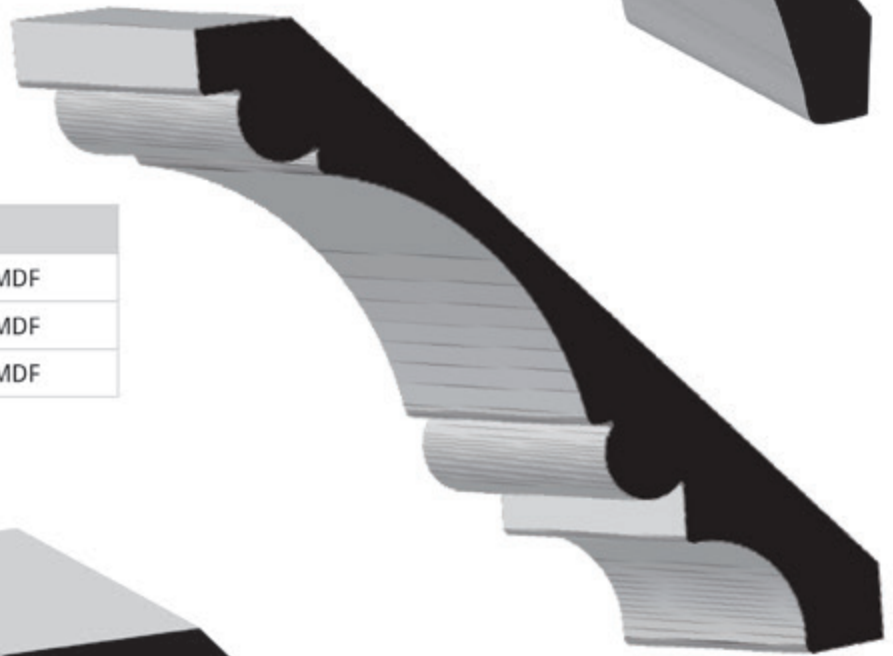

SKU	Crown	
BC4CMDF	3/4" x 4-1/4" - 16'	MDF
BC5CMDF	3/4" x 5-1/4" - 16'	MDF
BC7CMDF	3/4" x 7-1/4" - 16'	MDF