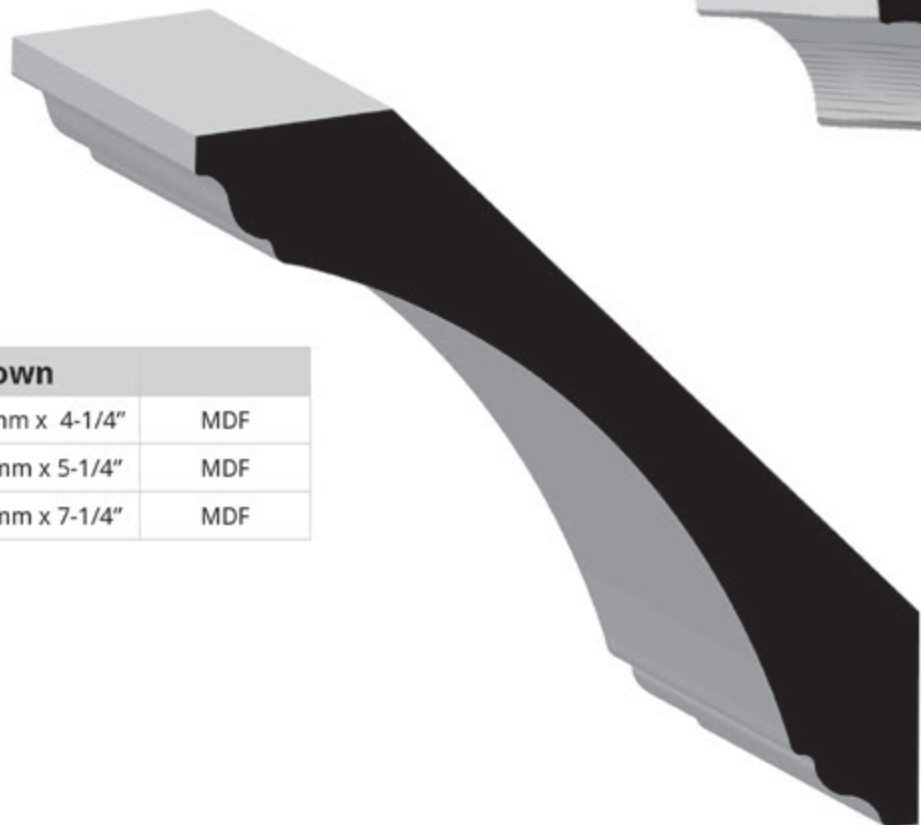

SKU	Crown	
440	18mm x 4-1/4"	MDF
500	18mm x 5-1/4"	MDF
700	18mm x 7-1/4"	MDF